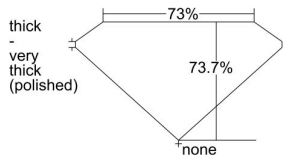

GIA®

FACSIMILE

GIA REPORT 6441343085

Verify this report at GIA.edu

GIA NATURAL DIAMOND DOSSIER®

August 12, 2022
GIA Report Number **6441343085**
Shape and Cutting Style ..... **Square Modified Brilliant**
Measurements ..... **4.84 x 4.73 x 3.48 mm**

GRADING RESULTS

Carat Weight ..... **0.70 carat**
Color Grade ..... **G**
Clarity Grade **VS2**

ADDITIONAL GRADING INFORMATION

Polish ..... **Excellent**
Symmetry ..... **Very Good**
Fluorescence ..... **None**
Clarity Characteristics..... **Feather, Cloud, Crystal**
Inscription(s): **GIA 6441343085**

PROPORTIONS

Profile not to actual proportions

GRADING SCALES

GIA COLOR SCALE		GIA CLARITY SCALE			
COLORLESS	D	VERY VERY SLIGHTLY INCLUDED	FLAWLESS		
	E		INTERNALLY FLAWLESS		
	F	VERY SLIGHTLY INCLUDED	VVS₁		
	G		VVS₂		
	H		VS₁		
	NEAR COLORLESS	I	SLIGHTLY INCLUDED	VS₂	
		J		SI₁	
		FAINT	K	INCLUDED	SI₂
			L		I₁
			M		I₂
VERT LIGHT	N	LIGHT	I₃		
	O				
	P				
	Q				
	R