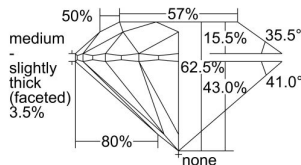

GIA®

FACSIMILE

GIA REPORT 6441372757

Verify this report at GIA.edu

GIA NATURAL DIAMOND DOSSIER®

August 18, 2022
GIA Report Number **6441372757**
Shape and Cutting Style ..... **Round Brilliant**
Measurements ..... **5.24 - 5.27 x 3.28 mm**

GRADING RESULTS

Carat Weight ..... **0.56 carat**
Color Grade ..... **J**
Clarity Grade **VS1**
Cut Grade ..... **Excellent**

ADDITIONAL GRADING INFORMATION

Polish ..... **Excellent**
Symmetry ..... **Excellent**
Fluorescence ..... **Faint**
Clarity Characteristics..... **Crystal, Cloud, Pinpoint**
Inscription(s): **GIA 6441372757**

PROPORTIONS

Profile to actual proportions