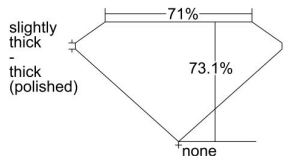

GIA®

FACSIMILE

GIA REPORT 6441411322

Verify this report at GIA.edu

GIA NATURAL DIAMOND DOSSIER®

August 24, 2022
GIA Report Number 6441411322
Shape and Cutting Style ..... Square Modified Brilliant
Measurements ..... 4.10 x 4.05 x 2.96 mm

GRADING RESULTS

Carat Weight ..... 0.40 carat
Color Grade ..... E
Clarity Grade VVS1

ADDITIONAL GRADING INFORMATION

Polish ..... Excellent
Symmetry ..... Good
Fluorescence ..... None
Clarity Characteristics ..... Pinpoint, Feather
Inscription(s): GIA 6441411322

PROPORTIONS

Profile not to actual proportions

GRADING SCALES

GIA COLOR SCALE		GIA CLARITY SCALE			
COLORLESS	D	VERY VERY SLIGHTLY INCLUDED	FLAWLESS		
	E		INTERNALLY FLAWLESS		
	F	VERY SLIGHTLY INCLUDED	VVS₁		
	G		VVS₂		
	H		VS₁		
	NEAR COLORLESS	I	SLIGHTLY INCLUDED	VS₂	
		J		SI₁	
		FAINT	K	INCLUDED	SI₂
			L		I₁
			M		I₂
VERT LIGHT	N	LIGHT	I₃		
	O				
	P				
	Q				
	R