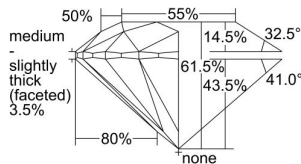

GIA®

FACSIMILE

GIA REPORT 6441421773

Verify this report at GIA.edu

GIA NATURAL DIAMOND DOSSIER®

August 18, 2022
GIA Report Number **6441421773**
Shape and Cutting Style ..... **Round Brilliant**
Measurements ..... **5.09 - 5.13 x 3.15 mm**

GRADING RESULTS

Carat Weight ..... **0.50 carat**
Color Grade ..... **H**
Clarity Grade **S11**
Cut Grade ..... **Excellent**

ADDITIONAL GRADING INFORMATION

Polish ..... **Excellent**
Symmetry ..... **Excellent**
Fluorescence ..... **None**
Clarity Characteristics ..... **Feather**
Inscription(s): **GIA 6441421773**

PROPORTIONS

Profile to actual proportions

GRADING SCALES

GIA COLOR SCALE	GIA CLARITY SCALE	GIA CUT SCALE	
D	FLAWLESS	EXCELLENT	
E	INTERNALLY FLAWLESS		
F		VVS₁	VERY GOOD
G	VVS₂		
H	VS₁	GOOD	
I	VS₂		
J	S1₁	FAIR	
K	S1₂		
L	I₁	POOR	
M	I₂		
N	I₃		
O			
P			
Q			
R			
S			
T			
U			
V			
W			
X			
Y			
Z