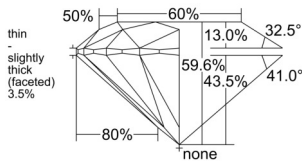

GIA®

FACSIMILE

GIA REPORT 6441428690

Verify this report at GIA.edu

GIA NATURAL DIAMOND DOSSIER®

May 28, 2026
GIA Report Number 6441428690
Shape and Cutting Style ..... Round Brilliant
Measurements ..... 5.19 - 5.23 x 3.11 mm

GRADING RESULTS

Carat Weight ..... 0.51 carat
Color Grade ..... F
Clarity Grade VS1
Cut Grade ..... Excellent

ADDITIONAL GRADING INFORMATION

Polish ..... Excellent
Symmetry ..... Excellent
Fluorescence ..... None
Clarity Characteristics ..... Cavity, Feather, Cloud
Inscription(s): GIA 6441428690

PROPORTIONS

GRADING SCALES

GIA COLOR SCALE	GIA CLARITY SCALE	GIA CUT SCALE	
D	FLAWLESS	EXCELLENT	
E	INTERNALLY FLAWLESS		
F		VVS₁	VERY GOOD
G	VVS₂		
H	VS₁	GOOD	
I	VS₂		
J	SI₁	FAIR	
K	SI₂		
L	I₁	POOR	
M	I₂		
N	I₃		
O			
P			
Q			
R			
S			
T			
U			
V			
W			
X			
Y			
Z