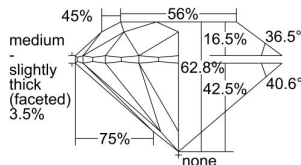

GIA®

FACSIMILE

GIA REPORT 6441448442

Verify this report at GIA.edu

GIA NATURAL DIAMOND DOSSIER®

August 23, 2022
GIA Report Number **6441448442**
Shape and Cutting Style ..... **Round Brilliant**
Measurements ..... **5.79 - 5.81 x 3.64 mm**

GRADING RESULTS

Carat Weight ..... **0.76 carat**
Color Grade ..... **H**
Clarity Grade **VVS1**
Cut Grade ..... **Excellent**

ADDITIONAL GRADING INFORMATION

Polish ..... **Excellent**
Symmetry ..... **Excellent**
Fluorescence ..... **None**
Clarity Characteristics ..... **Feather, Surface Graining**
Inscription(s): **GIA 6441448442**

PROPORTIONS

Profile to actual proportions