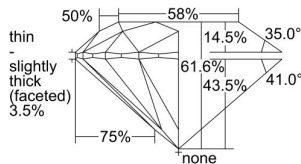

GIA®

FACSIMILE

GIA REPORT 6441452749

Verify this report at GIA.edu

GIA NATURAL DIAMOND DOSSIER®

August 23, 2022
GIA Report Number **6441452749**
Shape and Cutting Style ..... **Round Brilliant**
Measurements ..... **4.29 - 4.32 x 2.65 mm**

GRADING RESULTS

Carat Weight ..... **0.30 carat**
Color Grade ..... **D**
Clarity Grade **VVS2**
Cut Grade ..... **Excellent**

ADDITIONAL GRADING INFORMATION

Polish ..... **Excellent**
Symmetry ..... **Very Good**
Fluorescence ..... **None**
Clarity Characteristics..... **Cloud, Pinpoint, Indented Natural**
Inscription(s): **GIA 6441452749**

PROPORTIONS

Profile to actual proportions

GRADING SCALES

GIA COLOR SCALE	GIA CLARITY SCALE	GIA CUT SCALE	
D	FLAWLESS	EXCELLENT	
E	INTERNALLY FLAWLESS		
F		VVS₁	VERY GOOD
G	VVS₂		
H	VS₁	GOOD	
I	VS₂		
J	SI₁	FAIR	
K	SI₂		
L	I₁	POOR	
M	I₂		
N	I₃		
O			
P			
Q			
R			
S			
T			
U			
V			
W			
X			
Y			
Z