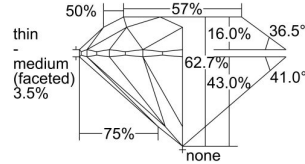

GIA®

FACSIMILE

GIA REPORT 6441466026

Verify this report at GIA.edu

GIA NATURAL DIAMOND DOSSIER®

August 25, 2022
GIA Report Number **6441466026**
Shape and Cutting Style ..... **Round Brilliant**
Measurements ..... **5.36 - 5.39 x 3.37 mm**

GRADING RESULTS

Carat Weight ..... **0.60 carat**
Color Grade ..... **I**
Clarity Grade **S11**
Cut Grade ..... **Excellent**

ADDITIONAL GRADING INFORMATION

Polish ..... **Excellent**
Symmetry ..... **Excellent**
Fluorescence ..... **None**
Clarity Characteristics ..... **Crystal, Cloud**
Inscription(s): **GIA 6441466026**

PROPORTIONS

Profile to actual proportions

GRADING SCALES

GIA COLOR SCALE	GIA CLARITY SCALE	GIA CUT SCALE	
D	FLAWLESS	EXCELLENT	
E	INTERNALLY FLAWLESS		
F		VVS₁	VERY GOOD
G	VVS₂		
H	VS₁	GOOD	
I	VS₂		
J	S1₁	FAIR	
K	S1₂		
L	I₁	POOR	
M	I₂		
N	I₃		
O			
P			
Q			
R			
S			
T			
U			
V			
W			
X			
Y			
Z