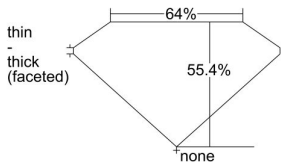

GIA®

FACSIMILE

GIA REPORT 6441478449

Verify this report at gia.edu

GIA NATURAL DIAMOND DOSSIER®

August 25, 2022
GIA Report Number **6441478449**
Shape and Cutting Style ..... **Pear Brilliant**
Measurements ..... **8.61 x 4.99 x 2.77 mm**

GRADING RESULTS

Carat Weight ..... **0.70 carat**
Color Grade ..... **E**
Clarity Grade ..... **Internally Flawless**

ADDITIONAL GRADING INFORMATION

Polish ..... **Excellent**
Symmetry ..... **Very Good**
Fluorescence ..... **None**
Clarity Characteristics... **Surface Graining, Minor Details of Polish**
Inscription(s): **GIA 6441478449**

PROPORTIONS

Profile not to actual proportions

GRADING SCALES

GIA COLOR SCALE		GIA CLARITY SCALE			
COLORLESS	D	VERY VERY SLIGHTLY INCLUDED	FLAWLESS		
	E		INTERNALLY FLAWLESS		
	F		VVS₁		
	NEAR COLORLESS	G	VVS₂		
		H	VERY SLIGHTLY INCLUDED	VS₁	
		I		VS₂	
		FAINT	J	SLIGHTLY INCLUDED	SI₁
	K		SI₂		
	L		INCLUDED		I₁
	M			I₂	
N	I₃				
VERT LIGHT	O				
	P				
	Q				
	R				
	LIGHT	S			
		T			
		U			
		V			
	W				
	X				
	Y				
	Z