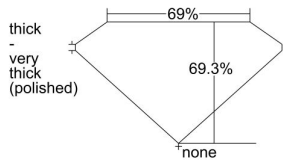

GIA®

FACSIMILE

GIA REPORT 6441497383

Verify this report at GIA.edu

GIA NATURAL DIAMOND DOSSIER®

August 29, 2022
GIA Report Number **6441497383**
Shape and Cutting Style ..... **Cut-Cornered Rectangular Modified Brilliant**
Measurements ..... **5.76 x 4.45 x 3.08 mm**

GRADING RESULTS

Carat Weight ..... **0.70 carat**
Color Grade ..... **F**
Clarity Grade **VS2**

ADDITIONAL GRADING INFORMATION

Polish ..... **Excellent**
Symmetry ..... **Excellent**
Fluorescence ..... **None**
Clarity Characteristics ..... **Feather, Crystal, Cloud**
Inscription(s): **GIA 6441497383**

PROPORTIONS

Profile not to actual proportions

GRADING SCALES

GIA COLOR SCALE		GIA CLARITY SCALE			
COLORLESS	D	VERY VERY SLIGHTLY INCLUDED	FLAWLESS		
	E		INTERNALLY FLAWLESS		
	F	VERY SLIGHTLY INCLUDED	VVS₁		
	G		VVS₂		
	H		VS₁		
	NEAR COLORLESS	I	SLIGHTLY INCLUDED	VS₂	
		J		SI₁	
		FAINT	K	INCLUDED	SI₂
			L		I₁
			M		I₂
VERT LIGHT	N	INCLUDED	I₃		
	O				
	P				
	Q				
	R				
LIGHT	S				
	T				
	U				
	V				
	W				
	X				
	Y				
	Z