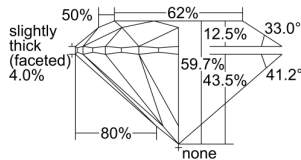

GIA®

FACSIMILE

GIA REPORT 6441511142

Verify this report at GIA.edu

GIA NATURAL DIAMOND DOSSIER®

August 29, 2022
GIA Report Number 6441511142
Shape and Cutting Style ..... Round Brilliant
Measurements ..... 6.21 - 6.27 x 3.73 mm

GRADING RESULTS

Carat Weight ..... 0.90 carat
Color Grade ..... E
Clarity Grade VVS2
Cut Grade ..... Excellent

ADDITIONAL GRADING INFORMATION

Polish ..... Excellent
Symmetry ..... Excellent
Fluorescence ..... Faint
Clarity Characteristics ..... Feather, Pinpoint
Inscription(s): GIA 6441511142

PROPORTIONS

GRADING SCALES

GIA COLOR SCALE	GIA CLARITY SCALE	GIA CUT SCALE	
D	FLAWLESS	EXCELLENT	
E	INTERNALLY FLAWLESS		
F		VVS₁	VERY GOOD
G	VVS₂		
H	VS₁	GOOD	
I	VS₂		
J	SI₁	FAIR	
K	SI₂		
L	I₁	POOR	
M	I₂		
N	I₃		
O			
P			
Q			
R			
S			
T			
U			
V			
W			
X			
Y			
Z