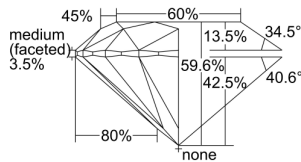

GIA®

FACSIMILE

GIA REPORT 6441515634

Verify this report at GIA.edu

GIA NATURAL DIAMOND DOSSIER®

September 02, 2022
GIA Report Number **6441515634**
Shape and Cutting Style ..... **Round Brilliant**
Measurements ..... **5.15 - 5.17 x 3.08 mm**

GRADING RESULTS

Carat Weight ..... **0.50 carat**
Color Grade ..... **G**
Clarity Grade **S11**
Cut Grade ..... **Excellent**

ADDITIONAL GRADING INFORMATION

Polish ..... **Excellent**
Symmetry ..... **Excellent**
Fluorescence ..... **Faint**
Clarity Characteristics ..... **Cloud**
Inscription(s): **GIA 6441515634**

PROPORTIONS

Profile to actual proportions

GRADING SCALES

GIA COLOR SCALE	GIA CLARITY SCALE	GIA CUT SCALE
COLOURLESS	FLAWLESS	EXCELLENT
D	INTERNALLY FLAWLESS	
E	VVS₁	VERY GOOD
F		
G	VS₁	GOOD
H		
I	SI₁	FAIR
J		
K	I₁	POOR
L		
M	I₂	
N		
O	I₃	
P		
Q		
R		
S		
T		
U		
V		
W		
X		
Y		
Z