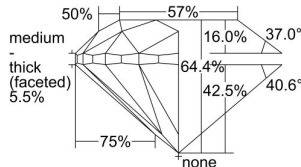

GIA®

FACSIMILE

GIA REPORT 6441530475

Verify this report at GIA.edu

GIA NATURAL DIAMOND DOSSIER®

September 01, 2022
GIA Report Number **6441530475**
Shape and Cutting Style ..... **Round Brilliant**
Measurements ..... **5.99 - 6.03 x 3.87 mm**

GRADING RESULTS

Carat Weight ..... **0.90 carat**
Color Grade ..... **D**
Clarity Grade **VS2**
Cut Grade ..... **Very Good**

ADDITIONAL GRADING INFORMATION

Polish ..... **Excellent**
Symmetry ..... **Excellent**
Fluorescence ..... **None**
Clarity Characteristics..... **Cloud, Crystal, Indented Natural**
Inscription(s): **GIA 6441530475**

PROPORTIONS

Profile to actual proportions

GRADING SCALES

GIA COLOR SCALE

COLOURESS	D
	E
	F
	G
	H
	I
	J
NEAR COLORLESS	K
	L
FAIN	M
	N
	O
	P
VERY LIGHT	Q
	R
	S
	T
	U
	V
	W
	X
	Y
LIGHT	Z

GIA CLARITY SCALE

VERY VERY SLIGHTLY INCLUDED	FLAWLESS
	INTERNALLY FLAWLESS
VERY SLIGHTLY INCLUDED	VVS₁
	VVS₂
SLIGHTLY INCLUDED	VS₁
	VS₂
INCLUDED	SI₁
	SI₂
	I₁
	I₂
	I₃

GIA CUT SCALE

EXCELLENT
VERY GOOD
GOOD
FAIR
POOR