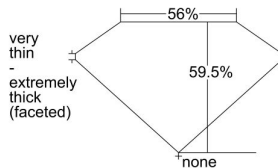

GIA®

FACSIMILE

GIA REPORT 6441568619

Verify this report at GIA.edu

GIA NATURAL DIAMOND DOSSIER®

September 06, 2022
GIA Report Number **6441568619**
Shape and Cutting Style ..... **Marquise Brilliant**
Measurements ..... **5.75 x 3.15 x 1.88 mm**

GRADING RESULTS

Carat Weight ..... **0.19 carat**
Color Grade ..... **E**
Clarity Grade **VS1**

ADDITIONAL GRADING INFORMATION

Polish ..... **Excellent**
Symmetry ..... **Good**
Fluorescence ..... **None**
Clarity Characteristics..... **Feather**
Inscription(s): GIA 6441568619

PROPORTIONS

Profile not to actual proportions

GRADING SCALES

GIA COLOR SCALE		GIA CLARITY SCALE		
NEAR COLORLESS	D	VERY SLIGHTLY INCLUDED	FLAWLESS	
	E		INTERNALLY FLAWLESS	
	F		VVS₁	
	FANT	G	VERY SLIGHTLY INCLUDED	VVS₂
		H		VS₁
		I	SLIGHTLY INCLUDED	VS₂
		J		SI₁
	LIGHT	K	INCLUDED	SI₂
		L		I₁
		M	INCLUDED	I₂
N		I₃		
O				
P				
Q				
R				
S				
T				
U				
V				
W				
X				
Y				
Z