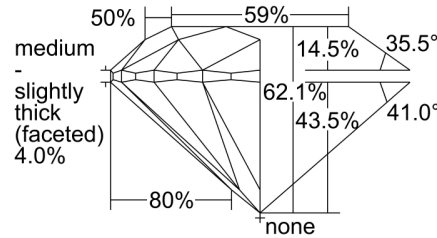

GIA NATURAL DIAMOND GRADING REPORT

September 08, 2022

GIA Report Number ..... 6441600988

Shape and Cutting Style ..... Round Brilliant

Measurements ..... 6.49 - 6.52 x 4.04 mm

GRADING RESULTS

Carat Weight ..... 1.06 carat

PROPORTIONS

Profile to actual proportions

CLARITY CHARACTERISTICS

KEY TO SYMBOLS\*

-  Feather
-  Natural

\* Red symbols denote internal characteristics (inclusions). Green or black symbols denote external characteristics (blemishes). Diagram is an approximate representation of the diamond, and symbols shown indicate type, position, and approximate size of clarity characteristics. All clarity characteristics may not be shown. Details of finish are not shown.