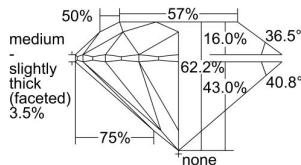

GIA®

FACSIMILE

GIA REPORT 6441721824

Verify this report at GIA.edu

GIA NATURAL DIAMOND DOSSIER®

September 19, 2022
GIA Report Number **6441721824**
Shape and Cutting Style ..... **Round Brilliant**
Measurements ..... **4.36 - 4.38 x 2.72 mm**

GRADING RESULTS

Carat Weight ..... **0.32 carat**
Color Grade ..... **I**
Clarity Grade **VVS1**
Cut Grade ..... **Excellent**

ADDITIONAL GRADING INFORMATION

Polish ..... **Excellent**
Symmetry ..... **Excellent**
Fluorescence ..... **Medium Blue**
Clarity Characteristics ..... **Pinpoint**
Inscription(s): **GIA 6441721824**

PROPORTIONS

Profile to actual proportions