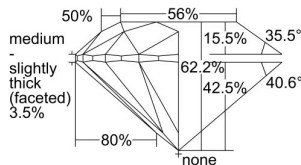

GIA®

FACSIMILE

GIA REPORT 6441736760

Verify this report at GIA.edu

GIA NATURAL DIAMOND DOSSIER®

September 21, 2022
GIA Report Number **6441736760**
Shape and Cutting Style ..... **Round Brilliant**
Measurements ..... **5.39 - 5.42 x 3.36 mm**

GRADING RESULTS

Carat Weight ..... **0.61 carat**
Color Grade ..... **F**
Clarity Grade **S11**
Cut Grade ..... **Excellent**

ADDITIONAL GRADING INFORMATION

Polish ..... **Excellent**
Symmetry ..... **Excellent**
Fluorescence ..... **None**
Clarity Characteristics ..... **Crystal, Feather**
Inscription(s): **GIA 6441736760**

PROPORTIONS

Profile to actual proportions