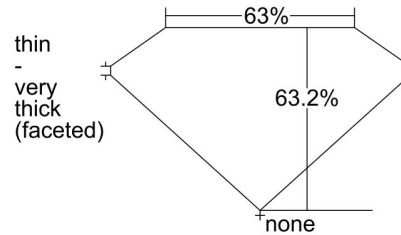

GIA NATURAL DIAMOND GRADING REPORT

September 27, 2022

GIA Report Number ..... 6441751810

Shape and Cutting Style ..... Oval Brilliant

Measurements ..... 7.52 x 5.68 x 3.59 mm

GRADING RESULTS

Carat Weight ..... 1.00 carat

Color Grade ..... F

Clarity Grade ..... VS2

ADDITIONAL GRADING INFORMATION

Polish ..... Excellent

Symmetry ..... Excellent

Fluorescence ..... None

Inscription(s): GIA 6441751810

**Comments:** Additional clouds, additional pinpoints and internal graining are not shown.

PROPORTIONS

Profile not to actual proportions

CLARITY CHARACTERISTICS

KEY TO SYMBOLS\*

-  Feather
-  Pinpoint
-  Indented Natural
-  Natural
-  Cavity
-  Cloud

\* Red symbols denote internal characteristics (inclusions). Green or black symbols denote external characteristics (blemishes). Diagram is an approximate representation of the diamond, and symbols shown indicate type, position, and approximate size of clarity characteristics. All clarity characteristics may not be shown. Details of finish are not shown.