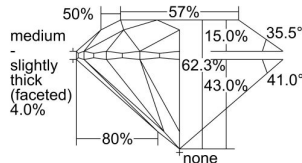

GIA®

FACSIMILE

GIA REPORT

6441762301

Verify this report at GIA.edu

GIA NATURAL DIAMOND DOSSIER®

September 26, 2022
GIA Report Number **6441762301**
Shape and Cutting Style ..... **Round Brilliant**
Measurements ..... **5.10 - 5.12 x 3.18 mm**

GRADING RESULTS

Carat Weight ..... **0.51 carat**
Color Grade ..... **J**
Clarity Grade **S12**
Cut Grade ..... **Excellent**

ADDITIONAL GRADING INFORMATION

Polish ..... **Excellent**
Symmetry ..... **Excellent**
Fluorescence ..... **None**
Clarity Characteristics ..... **Cloud, Crystal**
Inscription(s): **GIA 6441762301**

PROPORTIONS

Profile to actual proportions

GRADING SCALES

GIA COLOR SCALE

COLORED	D
	E
	F
	G
	H
	I
	J
NEAR COLORLESS	K
	L
	M
	N
	O
	P
	Q
	R
	S
	T
	U
	V
	W
	X
	Y
LIGHT	Z

GIA CLARITY SCALE

FLAWLESS	VERY VERY SLIGHTLY INCLUDED	VVS₁	VVS₂	VS₁	VS₂	SI₁	SI₂	I₁	I₂	I₃	
											FLAWLESS
INTERNALLY FLAWLESS	VERY SLIGHTLY INCLUDED										

GIA CUT SCALE

EXCELLENT
VERY GOOD
GOOD
FAIR
POOR