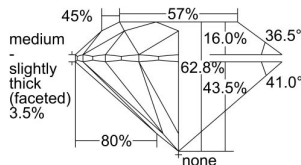

GIA®

FACSIMILE

GIA REPORT 6441769181

Verify this report at GIA.edu

GIA NATURAL DIAMOND DOSSIER®

September 29, 2022
GIA Report Number **6441769181**
Shape and Cutting Style ..... **Round Brilliant**
Measurements ..... **5.27 - 5.30 x 3.32 mm**

GRADING RESULTS

Carat Weight ..... **0.57 carat**
Color Grade ..... **F**
Clarity Grade **VS1**
Cut Grade ..... **Excellent**

ADDITIONAL GRADING INFORMATION

Polish ..... **Excellent**
Symmetry ..... **Excellent**
Fluorescence ..... **None**
Clarity Characteristics..... **Crystal, Needle, Pinpoint**
Inscription(s): **GIA 6441769181**

PROPORTIONS

Profile to actual proportions

GRADING SCALES

GIA COLOR SCALE	GIA CLARITY SCALE	GIA CUT SCALE	
D	FLAWLESS	EXCELLENT	
E	INTERNALLY FLAWLESS		
F		VVS₁	VERY GOOD
G	VVS₂		
H	VS₁	GOOD	
I	VS₂		
J	SI₁	FAIR	
K	SI₂		
L	I₁	POOR	
M	I₂		
N	I₃		
O			
P			
Q			
R			
S			
T			
U			
V			
W			
X			
Y			
Z