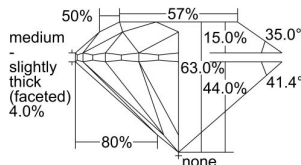

GIA®

FACSIMILE

GIA REPORT 6441789430

Verify this report at GIA.edu

GIA NATURAL DIAMOND DOSSIER®

September 26, 2022
GIA Report Number **6441789430**
Shape and Cutting Style ..... **Round Brilliant**
Measurements ..... **5.34 - 5.38 x 3.38 mm**

GRADING RESULTS

Carat Weight ..... **0.60 carat**
Color Grade ..... **F**
Clarity Grade **S12**
Cut Grade ..... **Excellent**

ADDITIONAL GRADING INFORMATION

Polish ..... **Excellent**
Symmetry ..... **Excellent**
Fluorescence ..... **None**
Clarity Characteristics ..... **Feather**
Inscription(s): **GIA 6441789430**

PROPORTIONS

Profile to actual proportions

GRADING SCALES

GIA COLOR SCALE	GIA CLARITY SCALE	GIA CUT SCALE	
D	FLAWLESS	EXCELLENT	
E	INTERNALLY FLAWLESS		
F		VVS₁	VERY GOOD
G	VVS₂		
H	VS₁	GOOD	
I	VS₂		
J	S1₁	FAIR	
K	S1₂		
L	I₁	POOR	
M	I₂		
N	I₃		
O			
P			
Q			
R			
S			
T			
U			
V			
W			
X			
Y			
Z