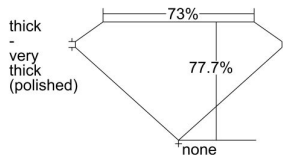

GIA®

FACSIMILE

GIA REPORT 6441799635

Verify this report at GIA.edu

GIA NATURAL DIAMOND DOSSIER®

September 26, 2022
GIA Report Number **6441799635**
Shape and Cutting Style ..... **Square Modified Brilliant**
Measurements ..... **5.01 x 5.00 x 3.89 mm**

GRADING RESULTS

Carat Weight ..... **0.90 carat**
Color Grade ..... **H**
Clarity Grade **VS1**

ADDITIONAL GRADING INFORMATION

Polish ..... **Excellent**
Symmetry ..... **Very Good**
Fluorescence ..... **None**
Clarity Characteristics ..... **Feather, Cloud**
Inscription(s): **GIA 6441799635**

PROPORTIONS

Profile not to actual proportions

GRADING SCALES

GIA COLOR SCALE		GIA CLARITY SCALE		
COLORLESS	D	VERY VERY SLIGHTLY INCLUDED	FLAWLESS	
	E		INTERNALLY FLAWLESS	
	F		VVS₁	
	NEAR COLORLESS	G	VERY SLIGHTLY INCLUDED	VVS₂
		H		VS₁
		I	SLIGHTLY INCLUDED	VS₂
		J		SI₁
		K		SI₂
	FAINT	L	INCLUDED	I₁
		M		I₂
N		I₃		
O				
VERT LIGHT		P		
		Q		
		R		
		S		
	T			
	U			
	LIGHT	V		
		W		
X				
Y				
	Z