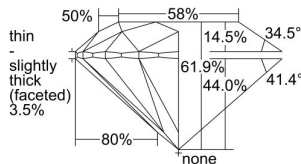

GIA®

FACSIMILE

GIA REPORT 6441833413

Verify this report at GIA.edu

GIA NATURAL DIAMOND DOSSIER®

September 29, 2022
GIA Report Number **6441833413**
Shape and Cutting Style ..... **Round Brilliant**
Measurements ..... **5.08 - 5.11 x 3.15 mm**

GRADING RESULTS

Carat Weight ..... **0.50 carat**
Color Grade ..... **E**
Clarity Grade **S11**
Cut Grade ..... **Excellent**

ADDITIONAL GRADING INFORMATION

Polish ..... **Excellent**
Symmetry ..... **Excellent**
Fluorescence ..... **None**
Clarity Characteristics ..... **Crystal, Cloud**
Inscription(s): **GIA 6441833413**

PROPORTIONS

GRADING SCALES

GIA COLOR SCALE	GIA CLARITY SCALE	GIA CUT SCALE	
D	FLAWLESS	EXCELLENT	
E	INTERNALLY FLAWLESS		
F		VVS₁	VERY GOOD
G	VVS₂		
H	VS₁	GOOD	
I	VS₂		
J	S1₁	FAIR	
K	S1₂		
L	I₁	POOR	
M	I₂		
N	I₃		
O			
P			
Q			
R			
S			
T			
U			
V			
W			
X			
Y			
Z