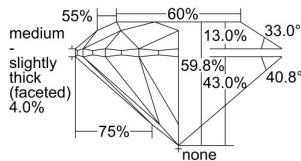

GIA®

FACSIMILE

GIA REPORT 6441834583

Verify this report at GIA.edu

GIA NATURAL DIAMOND DOSSIER®

September 28, 2022
GIA Report Number **6441834583**
Shape and Cutting Style ..... **Round Brilliant**
Measurements ..... **5.15 - 5.16 x 3.08 mm**

GRADING RESULTS

Carat Weight ..... **0.50 carat**
Color Grade ..... **D**
Clarity Grade **VS1**
Cut Grade ..... **Excellent**

ADDITIONAL GRADING INFORMATION

Polish ..... **Excellent**
Symmetry ..... **Excellent**
Fluorescence ..... **Faint**
Clarity Characteristics..... **Crystal, Cloud, Cavity, Pinpoint**
Inscription(s): **GIA 6441834583**

PROPORTIONS

Profile to actual proportions

GRADING SCALES

GIA COLOR SCALE	GIA CLARITY SCALE	GIA CUT SCALE	
D	FLAWLESS	EXCELLENT	
E	INTERNALLY FLAWLESS		
F		VVS₁	VERY GOOD
G	VVS₂		
H	VS₁	GOOD	
I	VS₂		
J	SI₁	FAIR	
K	SI₂		
L	I₁	POOR	
M	I₂		
N	I₃		
O			
P			
Q			
R			
S			
T			
U			
V			
W			
X			
Y			
Z