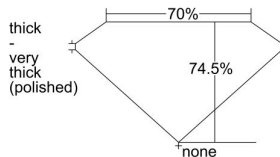

GIA®

FACSIMILE

GIA REPORT 6441870330

Verify this report at GIA.edu

GIA NATURAL DIAMOND DOSSIER®

October 03, 2022
GIA Report Number **6441870330**
Shape and Cutting Style ..... **Square Modified Brilliant**
Measurements ..... **4.33 x 4.27 x 3.18 mm**

GRADING RESULTS

Carat Weight ..... **0.50 carat**
Color Grade ..... **F**
Clarity Grade **VS1**

ADDITIONAL GRADING INFORMATION

Polish ..... **Excellent**
Symmetry ..... **Excellent**
Fluorescence ..... **None**
Clarity Characteristics..... **Cloud, Feather**
Inscription(s): **GIA 6441870330**

PROPORTIONS

Profile not to actual proportions

GRADING SCALES

GIA COLOR SCALE		GIA CLARITY SCALE			
COLORLESS	D	VERY VERY SLIGHTLY INCLUDED	FLAWLESS		
	E		INTERNALLY FLAWLESS		
	F		VS₁		
	NEAR COLORLESS	G	VERY SLIGHTLY INCLUDED	VS₂	
		H		VS₁	
		FAINT	I	SLIGHTLY INCLUDED	VS₂
			J		SI₁
	K		SI₂		
	VERT LIGHT		L	INCLUDED	I₁
			M		I₂
N			I₃		
O					
P					
Q					
R					
LIGHT	S				
	T				
	U				
	V				
	W				
	X				
Y					
Z