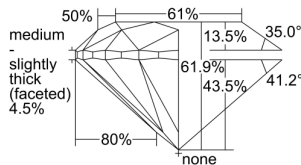

GIA®

FACSIMILE

GIA REPORT 6441874337

Verify this report at GIA.edu

GIA NATURAL DIAMOND DOSSIER®

October 20, 2022
GIA Report Number **6441874337**
Shape and Cutting Style ..... **Round Brilliant**
Measurements ..... **5.03 - 5.07 x 3.13 mm**

GRADING RESULTS

Carat Weight ..... **0.50 carat**
Color Grade ..... **H**
Clarity Grade **S12**
Cut Grade ..... **Excellent**

ADDITIONAL GRADING INFORMATION

Polish ..... **Excellent**
Symmetry ..... **Excellent**
Fluorescence ..... **Faint**
Clarity Characteristics..... **Cloud, Feather**
Inscription(s): **GIA 6441874337**

PROPORTIONS

Profile to actual proportions

GRADING SCALES

GIA COLOR SCALE	GIA CLARITY SCALE	GIA CUT SCALE	
D	FLAWLESS	EXCELLENT	
E	INTERNALLY FLAWLESS		
F		VVS₁	VERY GOOD
G	VVS₂		
H	VS₁	GOOD	
I	VS₂		
J	S1₁	FAIR	
K	S1₂		
L	I₁	POOR	
M	I₂		
N	I₃		
O			
P			
Q			
R			
S			
T			
U			
V			
W			
X			
Y			
Z