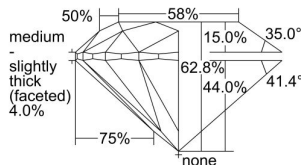

GIA®

FACSIMILE

GIA REPORT 6441881738

Verify this report at GIA.edu

GIA NATURAL DIAMOND DOSSIER®

October 03, 2022
GIA Report Number **6441881738**
Shape and Cutting Style ..... **Round Brilliant**
Measurements ..... **5.16 - 5.19 x 3.25 mm**

GRADING RESULTS

Carat Weight ..... **0.54 carat**
Color Grade ..... **G**
Clarity Grade **VS2**
Cut Grade ..... **Excellent**

ADDITIONAL GRADING INFORMATION

Polish ..... **Excellent**
Symmetry ..... **Excellent**
Fluorescence ..... **None**
Clarity Characteristics..... **Cloud, Crystal**
Inscription(s): **GIA 6441881738**

PROPORTIONS

Profile to actual proportions

GRADING SCALES

GIA COLOR SCALE	GIA CLARITY SCALE	GIA CUT SCALE	
D	FLAWLESS	EXCELLENT	
E	INTERNALLY FLAWLESS		
F		VVS₁	VERY GOOD
G	VVS₂		
H	VS₁	GOOD	
I	VS₂		
J	SI₁	FAIR	
K	SI₂		
L	I₁	POOR	
M	I₂		
N	I₃		
O			
P			
Q			
R			
S			
T			
U			
V			
W			
X			
Y			
Z