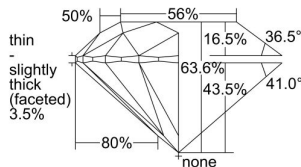

GIA®

FACSIMILE

GIA REPORT 6441913196

Verify this report at GIA.edu

GIA NATURAL DIAMOND DOSSIER®

October 06, 2022
GIA Report Number **6441913196**
Shape and Cutting Style ..... **Round Brilliant**
Measurements ..... **5.33 - 5.37 x 3.40 mm**

GRADING RESULTS

Carat Weight ..... **0.60 carat**
Color Grade ..... **J**
Clarity Grade **VS2**
Cut Grade ..... **Excellent**

ADDITIONAL GRADING INFORMATION

Polish ..... **Excellent**
Symmetry ..... **Excellent**
Fluorescence ..... **None**
Clarity Characteristics..... **Cloud, Crystal**
Inscription(s): **GIA 6441913196**

PROPORTIONS

Profile to actual proportions

GRADING SCALES

GIA COLOR SCALE

COLOREDNESS	D
	E
	F
	G
	H
	I
	J
NEAR COLORLESS	K
	L
Faint	M
	N
	O
	P
Very Light	R
	S
	T
	U
	V
Light	W
	X
	Y
	Z

GIA CLARITY SCALE

FLAWLESS	VERY VERY SLIGHTLY INCLUDED	VS₁	VS₂	VS₁	SI₁	SI₂	I₁	I₂	I₃	
										FLAWLESS
INTERNALLY FLAWLESS	VERY SLIGHTLY INCLUDED									

GIA CUT SCALE

EXCELLENT
VERY GOOD
GOOD
FAIR
POOR