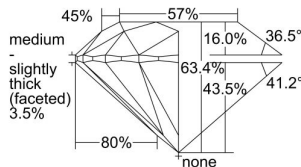

GIA®

FACSIMILE

GIA REPORT 6441931298

Verify this report at GIA.edu

GIA NATURAL DIAMOND DOSSIER®

October 14, 2022
GIA Report Number **6441931298**
Shape and Cutting Style ..... **Round Brilliant**
Measurements ..... **6.00 - 6.05 x 3.82 mm**

GRADING RESULTS

Carat Weight ..... **0.85 carat**
Color Grade ..... **G**
Clarity Grade **VS1**
Cut Grade ..... **Excellent**

ADDITIONAL GRADING INFORMATION

Polish ..... **Excellent**
Symmetry ..... **Excellent**
Fluorescence ..... **Faint**
Clarity Characteristics.. **Crystal, Pinpoint, Cloud, Indented Natural**
Inscription(s): **GIA 6441931298**

PROPORTIONS

Profile to actual proportions

GRADING SCALES

GIA COLOR SCALE	GIA CLARITY SCALE	GIA CUT SCALE	
D	FLAWLESS	EXCELLENT	
E	INTERNALLY FLAWLESS		
F		VVS₁	VERY GOOD
G	VVS₂		
H	VS₁	GOOD	
I	VS₂		
J	SI₁	FAIR	
K	SI₂		
L	I₁	POOR	
M	I₂		
N	I₃		
O