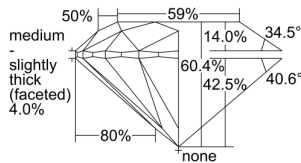

GIA®

FACSIMILE

GIA REPORT 6441997424

Verify this report at GIA.edu

GIA NATURAL DIAMOND DOSSIER®

June 17, 2024
GIA Report Number **6441997424**
Shape and Cutting Style ..... **Round Brilliant**
Measurements ..... **4.56 - 4.59 x 2.76 mm**

GRADING RESULTS

Carat Weight ..... **0.35 carat**
Color Grade ..... **D**
Clarity Grade **VVS2**
Cut Grade ..... **Excellent**

ADDITIONAL GRADING INFORMATION

Polish ..... **Excellent**
Symmetry ..... **Excellent**
Fluorescence ..... **None**
Clarity Characteristics ..... **Pinpoint**
Inscription(s): **GIA 6441997424**

PROPORTIONS

Profile to actual proportions

GRADING SCALES

GIA COLOR SCALE	GIA CLARITY SCALE	GIA CUT SCALE	
D	FLAWLESS	EXCELLENT	
E	INTERNALLY FLAWLESS		
F		VVS₁	VERY GOOD
G	VVS₂		
H	VS₁	GOOD	
I	VS₂		
J	SI₁	FAIR	
K	SI₂		
L	I₁	POOR	
M	I₂		
N	I₃		
O			
P			
Q			
R			
S			
T			
U			
V			
W			
X			
Y			
Z