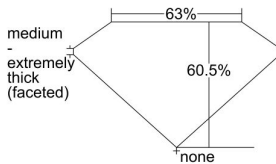

GIA®

FACSIMILE

GIA REPORT 6442024747

Verify this report at GIA.edu

GIA NATURAL DIAMOND DOSSIER®

July 13, 2022
GIA Report Number **6442024747**
Shape and Cutting Style ..... **Heart Brilliant**
Measurements ..... **5.14 x 6.04 x 3.66 mm**

GRADING RESULTS

Carat Weight ..... **0.70 carat**
Color Grade ..... **I**
Clarity Grade **VS2**

ADDITIONAL GRADING INFORMATION

Polish ..... **Excellent**
Symmetry ..... **Very Good**
Fluorescence ..... **Faint**
Clarity Characteristics ..... **Feather**
Inscription(s): GIA 6442024747

PROPORTIONS

Profile not to actual proportions

GRADING SCALES

GIA COLOR SCALE		GIA CLARITY SCALE			
COLORLESS	D	VERY VERY SLIGHTLY INCLUDED	FLAWLESS		
	E		INTERNALLY FLAWLESS		
	F	VERY SLIGHTLY INCLUDED	VVS₁		
	G		VVS₂		
	H		VS₁		
	NEAR COLORLESS	I	SLIGHTLY INCLUDED	VS₂	
		J		SI₁	
		FAINT	K	INCLUDED	SI₂
			L		I₁
			M		I₂
VERT LIGHT	N	LIGHT	I₃		
	O				
	P				
	Q				
	R