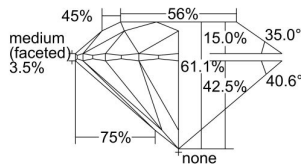

GIA®

FACSIMILE

GIA REPORT 6442031087

Verify this report at GIA.edu

GIA NATURAL DIAMOND DOSSIER®

July 28, 2022
GIA Report Number **6442031087**
Shape and Cutting Style ..... **Round Brilliant**
Measurements ..... **4.43 - 4.45 x 2.71 mm**

GRADING RESULTS

Carat Weight ..... **0.32 carat**
Color Grade ..... **F**
Clarity Grade **S11**
Cut Grade ..... **Excellent**

ADDITIONAL GRADING INFORMATION

Polish ..... **Excellent**
Symmetry ..... **Excellent**
Fluorescence ..... **None**
Clarity Characteristics ..... **Crystal**
Inscription(s): **GIA 6442031087**

PROPORTIONS

Profile to actual proportions

GRADING SCALES

GIA COLOR SCALE

COLOURESS	D
	E
	F
	G
	H
	I
	J
NEAR COLOURESS	K
	L
FAIN	M
	N
	O
	P
	Q
VERY LIGHT	R
	S
	T
	U
	V
	W
	X
	Y
LIGHT	Z

GIA CLARITY SCALE

VERY VERY SLIGHTLY INCLUDED	FLAWLESS
	INTERNALLY FLAWLESS
VERY SLIGHTLY INCLUDED	VVS₁
	VVS₂
SLIGHTLY INCLUDED	VS₁
	VS₂
INCLUDED	I₁
	I₂
	I₃

GIA CUT SCALE

EXCELLENT
VERY GOOD
GOOD
FAIR
POOR