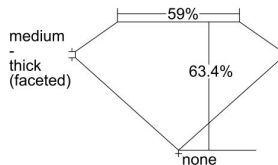

GIA®

FACSIMILE

GIA REPORT 6442032792

Verify this report at GIA.edu

GIA NATURAL DIAMOND DOSSIER®

July 15, 2022
GIA Report Number 6442032792
Shape and Cutting Style ..... Pear Brilliant
Measurements ..... 7.47 x 4.95 x 3.14 mm

GRADING RESULTS

Carat Weight ..... 0.70 carat
Color Grade ..... D
Clarity Grade SI1

ADDITIONAL GRADING INFORMATION

Polish ..... Excellent
Symmetry ..... Very Good
Fluorescence ..... Faint
Clarity Characteristics ..... Twinning Wisp
Inscription(s): GIA 6442032792

PROPORTIONS

Profile not to actual proportions

GRADING SCALES

GIA COLOR SCALE		GIA CLARITY SCALE			
COLORLESS	D	VERY VERY SLIGHTLY INCLUDED	FLAWLESS		
	E		INTERNALLY FLAWLESS		
	F		VVS₁		
	NEAR COLORLESS	G	VVS₂		
		H	VERY SLIGHTLY INCLUDED	VS₁	
		I		VS₂	
		FAINT	J	SLIGHTLY INCLUDED	SI₁
			K		SI₂
	L		INCLUDED		I₁
	M			I₂	
N	I₃				
VERT LIGHT	O				
	P				
	Q				
	R				
	S				
	T				
LIGHT	U				
	V				
	W				
	X				
	Y				
	Z