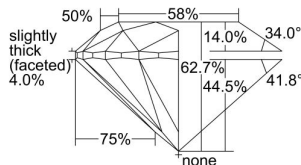

GIA®

FACSIMILE

GIA REPORT 6442041055

Verify this report at GIA.edu

GIA NATURAL DIAMOND DOSSIER®

July 14, 2022
GIA Report Number **6442041055**
Shape and Cutting Style ..... **Round Brilliant**
Measurements ..... **5.74 - 5.78 x 3.61 mm**

GRADING RESULTS

Carat Weight ..... **0.73 carat**
Color Grade ..... **H**
Clarity Grade **VVS2**
Cut Grade ..... **Excellent**

ADDITIONAL GRADING INFORMATION

Polish ..... **Excellent**
Symmetry ..... **Excellent**
Fluorescence ..... **Faint**
Clarity Characteristics..... **Needle, Pinpoint**
Inscription(s): **GIA 6442041055**

PROPORTIONS

Profile to actual proportions

GRADING SCALES

GIA COLOR SCALE

COLORED	D
	E
	F
	G
	H
	I
	J
NEAR COLORLESS	K
	L
	M
	N
	O
	P
	Q
	R
	S
	T
	U
	V
	W
	X
	Y
	Z

GIA CLARITY SCALE

FLAWLESS	INTERNAL FLAWLESS	
		FLAWLESS
VERY VERY SLIGHTLY INCLUDED	VVS₁	
	VVS₂	
VERY SLIGHTLY INCLUDED	VS₁	
	VS₂	
SLIGHTLY INCLUDED	SI₁	
	SI₂	
INCLUDED	I₁	
	I₂	
	I₃	

GIA CUT SCALE

EXCELLENT	
	VERY GOOD
GOOD	
FAIR	
POOR