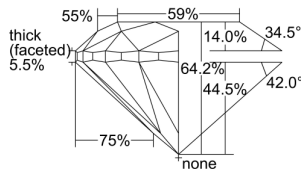

GIA®

FACSIMILE

GIA REPORT 6442042706

Verify this report at GIA.edu

GIA NATURAL DIAMOND DOSSIER®

July 22, 2022
GIA Report Number **6442042706**
Shape and Cutting Style ..... **Round Brilliant**
Measurements ..... **5.54 - 5.57 x 3.57 mm**

GRADING RESULTS

Carat Weight ..... **0.70 carat**
Color Grade ..... **H**
Clarity Grade **VS1**
Cut Grade ..... **Very Good**

ADDITIONAL GRADING INFORMATION

Polish ..... **Excellent**
Symmetry ..... **Excellent**
Fluorescence ..... **Strong Blue**
Clarity Characteristics..... **Cloud, Feather, Pinpoint**
Inscription(s): **GIA 6442042706**

PROPORTIONS

Profile to actual proportions

GRADING SCALES

GIA COLOR SCALE

COLOURLESS	D
	E
	F
	G
	H
	I
	J
NEAR COLOURLESS	K
	L
FAIN	M
	N
	O
	P
	R
	S
	T
	U
	V
	W
	X
	Y
LIGHT	Z

GIA CLARITY SCALE

FLAWLESS	VERY VERY SLIGHTLY INCLUDED	VVS₁	VVS₂	VS₁	VS₂	SLIGHTLY INCLUDED	SI₁	SI₂	I₁	I₂	I₃	
												INTERNAL FLAWLESS

GIA CUT SCALE

EXCELLENT
VERY GOOD
GOOD
FAIR
POOR