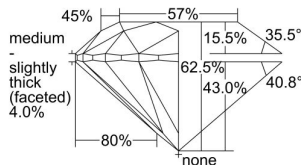

GIA®

FACSIMILE

GIA REPORT 6442043501

Verify this report at GIA.edu

GIA NATURAL DIAMOND DOSSIER®

July 15, 2022
GIA Report Number **6442043501**
Shape and Cutting Style ..... **Round Brilliant**
Measurements ..... **4.73 - 4.75 x 2.97 mm**

GRADING RESULTS

Carat Weight ..... **0.41 carat**
Color Grade ..... **G**
Clarity Grade **S11**
Cut Grade ..... **Excellent**

ADDITIONAL GRADING INFORMATION

Polish ..... **Very Good**
Symmetry ..... **Excellent**
Fluorescence ..... **None**
Clarity Characteristics..... **Cloud**
Inscription(s): **GIA 6442043501**

PROPORTIONS

Profile to actual proportions

GRADING SCALES

GIA COLOR SCALE	GIA CLARITY SCALE	GIA CUT SCALE	
D	FLAWLESS	EXCELLENT	
E	INTERNALLY FLAWLESS		
F		VVS₁	VERY GOOD
G	VVS₂		
H	VS₁	GOOD	
I	VS₂		
J	S1₁	FAIR	
K	S1₂		
L	I₁	POOR	
M	I₂		
N	I₃		
O			
P			
Q			
R			
S			
T			
U			
V			
W			
X			
Y			
Z