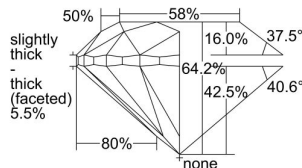

GIA®

FACSIMILE

GIA REPORT 6442045944

Verify this report at GIA.edu

GIA NATURAL DIAMOND DOSSIER®

July 15, 2022
GIA Report Number 6442045944
Shape and Cutting Style ..... Round Brilliant
Measurements ..... 4.61 - 4.64 x 2.97 mm

GRADING RESULTS

Carat Weight ..... 0.40 carat
Color Grade I
Clarity Grade VS2
Cut Grade ..... Very Good

ADDITIONAL GRADING INFORMATION

Polish ..... Excellent
Symmetry ..... Very Good
Fluorescence ..... None
Clarity Characteristics ..... Cloud, Crystal
Inscription(s): GIA 6442045944

PROPORTIONS

Profile to actual proportions

GRADING SCALES

GIA COLOR SCALE	GIA CLARITY SCALE	GIA CUT SCALE	
D	FLAWLESS	EXCELLENT	
E	INTERNALLY FLAWLESS		
F		VVS₁	VERY GOOD
G	VVS₂		
H	VS₁	GOOD	
I	VS₂		
J	SI₁	FAIR	
K	SI₂		
L	I₁	POOR	
M			
N			
O	I₂		
P			
Q	I₃		
R			
S			
T			
U			
V			
W			
X			
Y			
Z