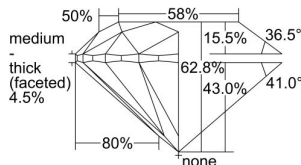

GIA®

FACSIMILE

GIA REPORT 6442050956

Verify this report at GIA.edu

GIA NATURAL DIAMOND DOSSIER®

July 18, 2022
GIA Report Number **6442050956**
Shape and Cutting Style ..... **Round Brilliant**
Measurements ..... **4.00 - 4.02 x 2.52 mm**

GRADING RESULTS

Carat Weight ..... **0.25 carat**
Color Grade ..... **K**
Clarity Grade **VVS2**
Cut Grade ..... **Very Good**

ADDITIONAL GRADING INFORMATION

Polish ..... **Good**
Symmetry ..... **Good**
Fluorescence ..... **Faint**
Clarity Characteristics..... **Cloud, Pinpoint, Extra Facet**
Inscription(s): **GIA 6442050956**

PROPORTIONS

Profile to actual proportions

GRADING SCALES

GIA COLOR SCALE	GIA CLARITY SCALE	GIA CUT SCALE
COLOURLESS	FLAWLESS	EXCELLENT
D	INTERNALLY FLAWLESS	
E	VVS₁	VERY GOOD
F		
G	VS₁	GOOD
H		
I	SI₁	FAIR
J		
K	I₁	POOR
L		
M	I₂	
N	I₃	
O		
P		
Q		
R		
S		
T		
U		
V		
W		
X		
Y		
Z