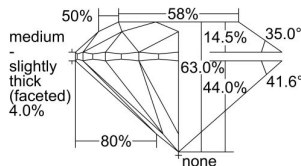

GIA®

FACSIMILE

GIA REPORT 6442071459

Verify this report at GIA.edu

GIA NATURAL DIAMOND DOSSIER®

July 18, 2022
GIA Report Number **6442071459**
Shape and Cutting Style ..... **Round Brilliant**
Measurements ..... **5.89 - 5.93 x 3.72 mm**

GRADING RESULTS

Carat Weight ..... **0.80 carat**
Color Grade ..... **I**
Clarity Grade **VVS2**
Cut Grade ..... **Excellent**

ADDITIONAL GRADING INFORMATION

Polish ..... **Excellent**
Symmetry ..... **Excellent**
Fluorescence ..... **Faint**
Clarity Characteristics..... **Needle, Pinpoint, Cloud**
Inscription(s): **GIA 6442071459**

PROPORTIONS

Profile to actual proportions

GRADING SCALES

GIA COLOR SCALE	GIA CLARITY SCALE	GIA CUT SCALE	
D	FLAWLESS	EXCELLENT	
E	INTERNALLY FLAWLESS		
F		VVS₁	VERY GOOD
G	VVS₂		
H	VS₁	GOOD	
I	VS₂		
J	SI₁	FAIR	
K	SI₂		
L	I₁	POOR	
M			
N	I₂		
O	I₃		
P			
Q			
R			
S			
T			
U			
V			
W			
X			
Y			
Z