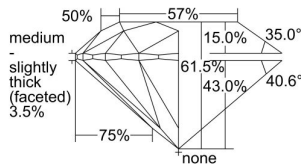

GIA®

FACSIMILE

GIA REPORT 6442072130

Verify this report at GIA.edu

GIA NATURAL DIAMOND DOSSIER®

July 18, 2022
GIA Report Number **6442072130**
Shape and Cutting Style ..... **Round Brilliant**
Measurements ..... **5.11 - 5.13 x 3.15 mm**

GRADING RESULTS

Carat Weight ..... **0.50 carat**
Color Grade ..... **E**
Clarity Grade **S11**
Cut Grade ..... **Excellent**

ADDITIONAL GRADING INFORMATION

Polish ..... **Excellent**
Symmetry ..... **Excellent**
Fluorescence ..... **None**
Clarity Characteristics..... **Crystal, Needle**
Inscription(s): **GIA 6442072130**

PROPORTIONS

Profile to actual proportions

GRADING SCALES

GIA COLOR SCALE	GIA CLARITY SCALE	GIA CUT SCALE	
D	FLAWLESS	EXCELLENT	
E	INTERNALLY FLAWLESS		
F		VVS₁	VERY GOOD
G	VVS₂		
H	VS₁	GOOD	
I	VS₂		
J	S1₁	FAIR	
K	S1₂		
L	I₁	POOR	
M	I₂		
N	I₃		
O			
P			
Q			
R			
S			
T			
U			
V			
W			
X			
Y			
Z