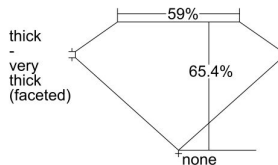

GIA®

FACSIMILE

GIA REPORT 6442072495

Verify this report at GIA.edu

GIA NATURAL DIAMOND DOSSIER®

July 19, 2022
GIA Report Number **6442072495**
Shape and Cutting Style ..... **Pear Brilliant**
Measurements ..... **7.33 x 4.92 x 3.22 mm**

GRADING RESULTS

Carat Weight ..... **0.70 carat**
Color Grade ..... **F**
Clarity Grade **VS2**

ADDITIONAL GRADING INFORMATION

Polish ..... **Excellent**
Symmetry ..... **Very Good**
Fluorescence ..... **None**
Clarity Characteristics ..... **Crystal**
Inscription(s): **GIA 6442072495**

PROPORTIONS

Profile not to actual proportions

GRADING SCALES

GIA COLOR SCALE		GIA CLARITY SCALE			
COLORLESS	D	VERY VERY SLIGHTLY INCLUDED	FLAWLESS		
	E		INTERNALLY FLAWLESS		
	F	VERY SLIGHTLY INCLUDED	VS₁		
	G		VS₂		
	H		VS₁		
	NEAR COLORLESS	I	SLIGHTLY INCLUDED	SI₁	
		J		SI₂	
		FAINT	K	INCLUDED	I₁
			L		I₂
			M		I₃
VERT LIGHT	N				
	O				
	P				
	Q				
	R				
	S				
	T				
LIGHT	U				
	V				
	W				
	X				
	Y				
	Z