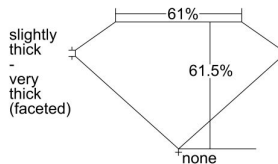

GIA®

FACSIMILE

GIA REPORT 6442092111

Verify this report at GIA.edu

GIA NATURAL DIAMOND DOSSIER®

August 04, 2022
GIA Report Number 6442092111
Shape and Cutting Style ..... Oval Brilliant
Measurements ..... 6.81 x 5.04 x 3.10 mm

GRADING RESULTS

Carat Weight ..... 0.70 carat
Color Grade ..... J
Clarity Grade VS1

ADDITIONAL GRADING INFORMATION

Polish ..... Very Good
Symmetry ..... Very Good
Fluorescence ..... Strong Blue
Clarity Characteristics..... Crystal, Cloud, Feather
Inscription(s): GIA 6442092111

PROPORTIONS

Profile not to actual proportions

GRADING SCALES

GIA COLOR SCALE		GIA CLARITY SCALE			
COLORLESS	D	VERY VERY SLIGHTLY INCLUDED	FLAWLESS		
	E		INTERNALLY FLAWLESS		
	F	VERY SLIGHTLY INCLUDED	VS₁		
	G		VS₂		
	H		VS₁		
	NEAR COLORLESS	I	SLIGHTLY INCLUDED	VS₂	
		J		SI₁	
		FAINT	K	INCLUDED	SI₂
			L		I₁
			M		I₂
VERT LIGHT	N	LIGHT	I₃		
	O				
	P				
	Q				
	R