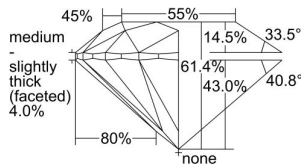

GIA®

FACSIMILE

GIA REPORT 6442095776

Verify this report at GIA.edu

GIA NATURAL DIAMOND DOSSIER®

July 20, 2022
GIA Report Number **6442095776**
Shape and Cutting Style ..... **Round Brilliant**
Measurements ..... **3.80 - 3.83 x 2.34 mm**

GRADING RESULTS

Carat Weight ..... **0.20 carat**
Color Grade ..... **G**
Clarity Grade ..... **Internally Flawless**
Cut Grade ..... **Excellent**

ADDITIONAL GRADING INFORMATION

Polish ..... **Excellent**
Symmetry ..... **Excellent**
Fluorescence ..... **None**
Clarity Characteristics... **Surface Graining, Minor Details of Polish**
Inscription(s): **GIA 6442095776**

PROPORTIONS

Profile to actual proportions