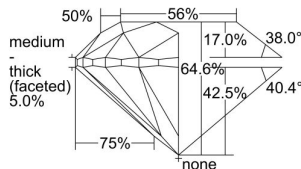

GIA®

FACSIMILE

GIA REPORT 6442127952

Verify this report at GIA.edu

GIA NATURAL DIAMOND DOSSIER®

July 22, 2022
GIA Report Number **6442127952**
Shape and Cutting Style ..... **Round Brilliant**
Measurements ..... **5.98 - 6.06 x 3.89 mm**

GRADING RESULTS

Carat Weight ..... **0.90 carat**
Color Grade ..... **E**
Clarity Grade **VS2**
Cut Grade ..... **Very Good**

ADDITIONAL GRADING INFORMATION

Polish ..... **Excellent**
Symmetry ..... **Very Good**
Fluorescence ..... **None**
Clarity Characteristics..... **Cloud, Crystal**
Inscription(s): **GIA 6442127952**

PROPORTIONS

Profile to actual proportions

GRADING SCALES

GIA COLOR SCALE	GIA CLARITY SCALE	GIA CUT SCALE	
COLORLESS	FLAWLESS	EXCELLENT	
			INTERNALLY FLAWLESS
	VERY VERY SLIGHTLY INCLUDED	VVS₁	VERY GOOD
	VERY SLIGHTLY INCLUDED	VVS₂	
	NEAR COLORLESS	VS₁	GOOD
VS₂			
FAINT		SI₁	FAIR
	SI₂		
	VERY LIGHT	I₁	POOR
		I₂	
		I₃	
LIGHT