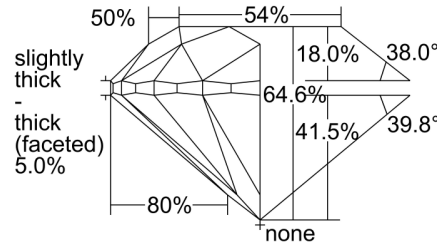

GIA NATURAL DIAMOND GRADING REPORT

August 05, 2022

GIA Report Number 6442130528

Shape and Cutting Style Round Brilliant

Measurements 6.16 - 6.28 x 4.02 mm

GRADING RESULTS

Carat Weight 1.00 carat

Color Grade F

PROPORTIONS

Profile to actual proportions

CLARITY CHARACTERISTICS

KEY TO SYMBOLS*

- Pinpoint
- Feather

* Red symbols denote internal characteristics (inclusions). Green or black symbols denote external characteristics (blemishes). Diagram is an approximate representation of the diamond, and symbols shown indicate type, position, and approximate size of clarity characteristics. All clarity characteristics may not be shown. Details of finish are not shown.