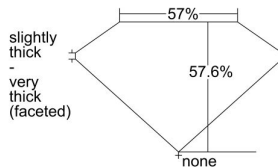

GIA®

FACSIMILE

GIA REPORT 6442172242

Verify this report at GIA.edu

GIA NATURAL DIAMOND DOSSIER®

July 27, 2022
GIA Report Number 6442172242
Shape and Cutting Style ..... Oval Brilliant
Measurements ..... 7.78 x 5.45 x 3.14 mm

GRADING RESULTS

Carat Weight ..... 0.90 carat
Color Grade ..... F
Clarity Grade SI1

ADDITIONAL GRADING INFORMATION

Polish ..... Excellent
Symmetry ..... Very Good
Fluorescence ..... None
Clarity Characteristics ..... Feather, Cavity
Inscription(s): GIA 6442172242

PROPORTIONS

Profile not to actual proportions

GRADING SCALES

GIA COLOR SCALE		GIA CLARITY SCALE	
NEAR COLORLESS	D	VERY VERY SLIGHTLY INCLUDED	FLAWLESS
	E		INTERNALLY FLAWLESS
	F		VVS₁
	G		VVS₂
	H		VS₁
	I		VS₂
	J		SI₁
	K		SI₂
	L		I₁
	M		I₂
FAINT	N	SLIGHTLY INCLUDED	I₃
	O		
	P		
	Q		
VERT LIGHT	R	INCLUDED	
	S		
	T		
	U		
	V		
	W		
	X		
	Y		
LIGHT	Z