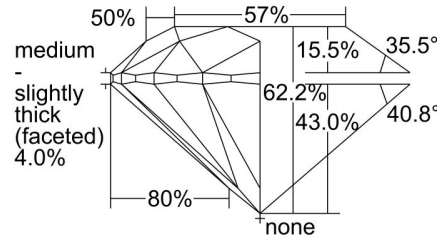

GIA NATURAL DIAMOND GRADING REPORT

July 29, 2022  
 GIA Report Number ..... 6442201835  
 Shape and Cutting Style ..... Round Brilliant  
 Measurements ..... 6.71 - 6.73 x 4.18 mm

GRADING RESULTS

Carat Weight ..... 1.17 carat  
 Color Grade ..... I  
 Clarity Grade ..... SI1  
 Cut Grade ..... Excellent

PROPORTIONS

Profile to actual proportions

CLARITY CHARACTERISTICS

KEY TO SYMBOLS\*

-  Twinning Wisp
-  Feather

\* Red symbols denote internal characteristics (inclusions). Green or black symbols denote external characteristics (blemishes). Diagram is an approximate representation of the diamond, and symbols shown indicate type, position, and approximate size of clarity characteristics. All clarity characteristics may not be shown. Details of finish are not shown.