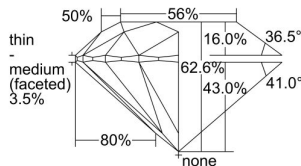

GIA®

FACSIMILE

GIA REPORT 6442214085

Verify this report at GIA.edu

GIA NATURAL DIAMOND DOSSIER®

August 02, 2022
GIA Report Number **6442214085**
Shape and Cutting Style ..... **Round Brilliant**
Measurements ..... **5.27 - 5.29 x 3.30 mm**

GRADING RESULTS

Carat Weight ..... **0.56 carat**
Color Grade ..... **F**
Clarity Grade **S11**
Cut Grade ..... **Excellent**

ADDITIONAL GRADING INFORMATION

Polish ..... **Excellent**
Symmetry ..... **Excellent**
Fluorescence ..... **None**
Clarity Characteristics..... **Cloud, Crystal**
Inscription(s): **GIA 6442214085**

PROPORTIONS

GRADING SCALES

GIA COLOR SCALE

COLORED	D
	E
	F
	G
	H
	I
	J
NEAR COLORLESS	K
	L
Faint	M
	N
	O
	P
	Q
	R
	S
	T
	U
	V
	W
	X
	Y
Light	Z

GIA CLARITY SCALE

FLAWLESS	VERY VERY SLIGHTLY INCLUDED	VVS₁	VVS₂	VS₁	VS₂	S1₁	S1₂	I₁	I₂	I₃	
											INTERNAL FLAWLESS

GIA CUT SCALE

EXCELLENT
VERY GOOD
GOOD
FAIR
POOR