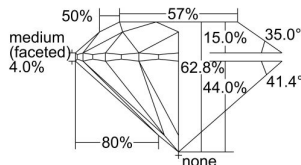

GIA®

FACSIMILE

GIA REPORT 6442233943

Verify this report at GIA.edu

GIA NATURAL DIAMOND DOSSIER®

August 02, 2022
GIA Report Number 6442233943
Shape and Cutting Style ..... Round Brilliant
Measurements ..... 5.38 - 5.40 x 3.38 mm

GRADING RESULTS

Carat Weight ..... 0.60 carat
Color Grade ..... H
Clarity Grade VS1
Cut Grade ..... Excellent

ADDITIONAL GRADING INFORMATION

Polish ..... Excellent
Symmetry ..... Excellent
Fluorescence ..... None
Clarity Characteristics ..... Feather, Pinpoint, Cloud
Inscription(s): GIA 6442233943

PROPORTIONS

Profile to actual proportions

GRADING SCALES

GIA
COLOR
SCALE

COLORESS	D
	E
	F
	G
	H
	I
	J
NEAR COLORESS	K
	L
FAINT	M
	N
	O
	P
	Q
VERY LIGHT	R
	S
	T
	U
	V
	W
	X
	Y
LIGHT	Z

GIA
CLARITY
SCALE

	FLAWLESS
	INTERNALLY FLAWLESS
VERY VERY SLIGHTLY INCLUDED	VVS₁
	VVS₂
VERY SLIGHTLY INCLUDED	VS₁
	VS₂
SLIGHTLY INCLUDED	SI₁
	SI₂
	I₁
	I₂
INCLUDED	I₃

GIA
CUT
SCALE

	EXCELLENT
	VERY GOOD
	GOOD
	FAIR
	POOR