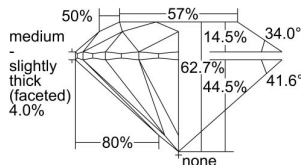

GIA®

FACSIMILE

GIA REPORT 6442237652

Verify this report at gia.edu

GIA NATURAL DIAMOND DOSSIER®

August 02, 2022
GIA Report Number 6442237652
Shape and Cutting Style ..... Round Brilliant
Measurements ..... 4.70 - 4.73 x 2.96 mm

GRADING RESULTS

Carat Weight ..... 0.40 carat
Color Grade ..... E
Clarity Grade VS2
Cut Grade ..... Excellent

ADDITIONAL GRADING INFORMATION

Polish ..... Excellent
Symmetry ..... Excellent
Fluorescence ..... None
Clarity Characteristics..... Cloud, Feather
Inscription(s): GIA 6442237652

PROPORTIONS

Profile to actual proportions

GRADING SCALES

GIA COLOR SCALE

COLORED	D
	E
	F
	G
	H
	I
	J
NEAR COLORLESS	K
	L
	M
	N
	O
	P
	Q
	R
	S
	T
	U
	V
	W
	X
	Y
	Z

GIA CLARITY SCALE

VERY VERY SLIGHTLY INCLUDED	FLAWLESS
	INTERNALLY FLAWLESS
VERY SLIGHTLY INCLUDED	VVS₁
	VVS₂
SLIGHTLY INCLUDED	VS₁
	VS₂
INCLUDED	SI₁
	SI₂
	I₁
	I₂
	I₃

GIA CUT SCALE

EXCELLENT
VERY GOOD
GOOD
FAIR
POOR